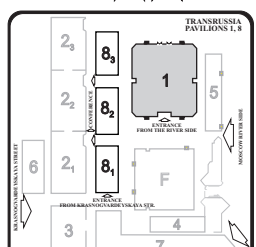

Pavilion 1

The 13th Edition of the leading exhibition & conference in transport industry of Russia, CIS & Baltic States

PAVILION 8

The Organiser reserves the right to change the floorplan

SCALE (M) / МАШИТАБ (M)
0 5 10 20

ENTRANCE FROM THE RIVER SIDE

Ceiling Heights
Maximum 980cm
Minimum 320cm (under balcony)

Floor Loading
Maximum 3000kg/m²

	Fire Points
	Electrical box
	Water Drainage
	Water Connection
	Balcony
	Column