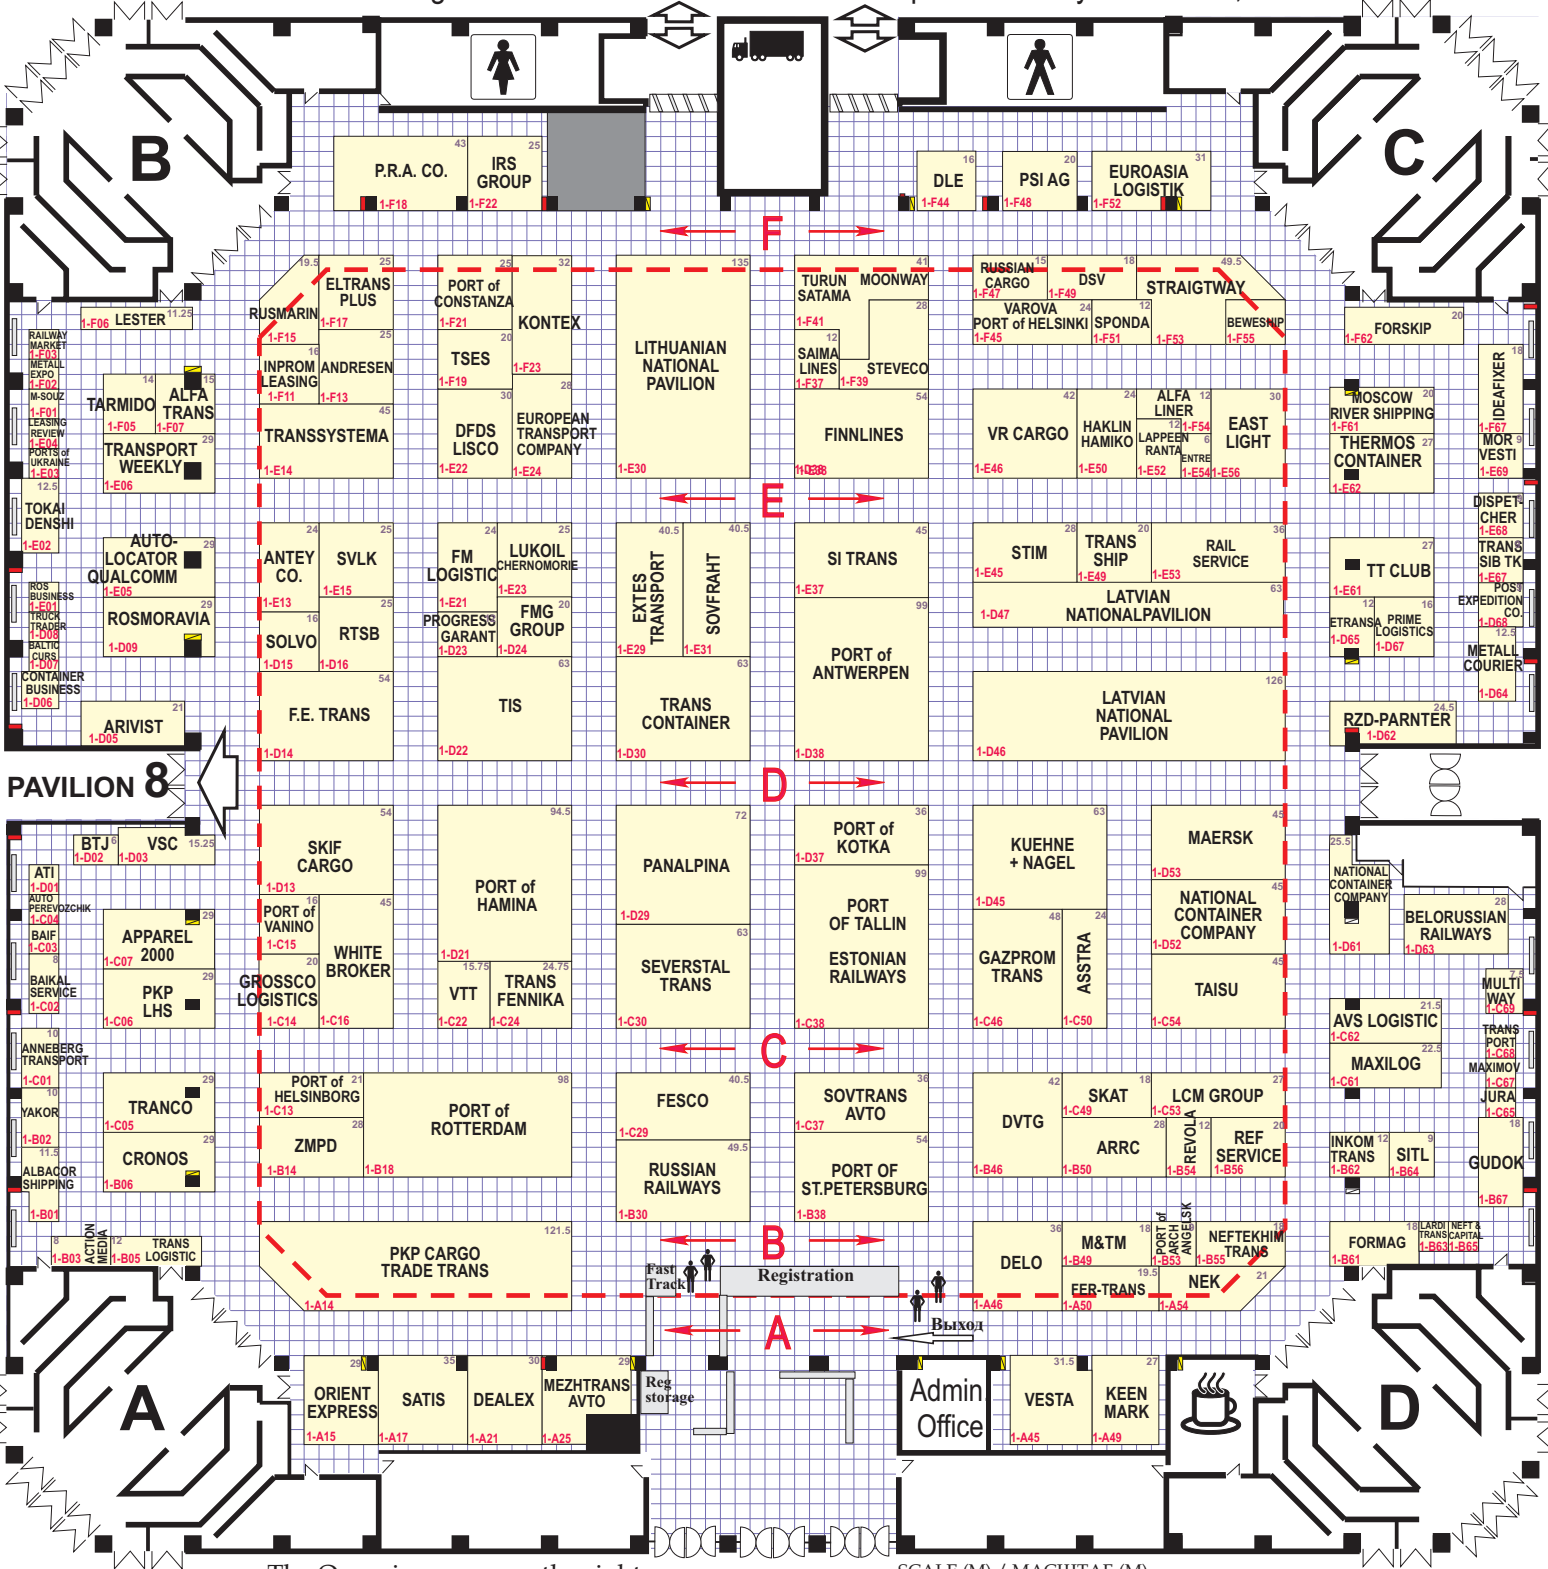

Pavilion 1

The 13th Edition of the leading exhibition & conference in transport industry of Russia, CIS & Baltic States

PAVILION 8

The Organiser reserves the right to change the floorplan

SCALE (M) / МАШИТАБ (M)
0 5 10 20

ENTRANCE FROM THE RIVER SIDE

Ceiling Heights
Maximum 980cm
Minimum 320cm (under balcony)

Floor Loading
Maximum 3000kg/m²

	Fire Points
	Electrical box
	Water Drainage
	Water Connection
	Balcony
	Column